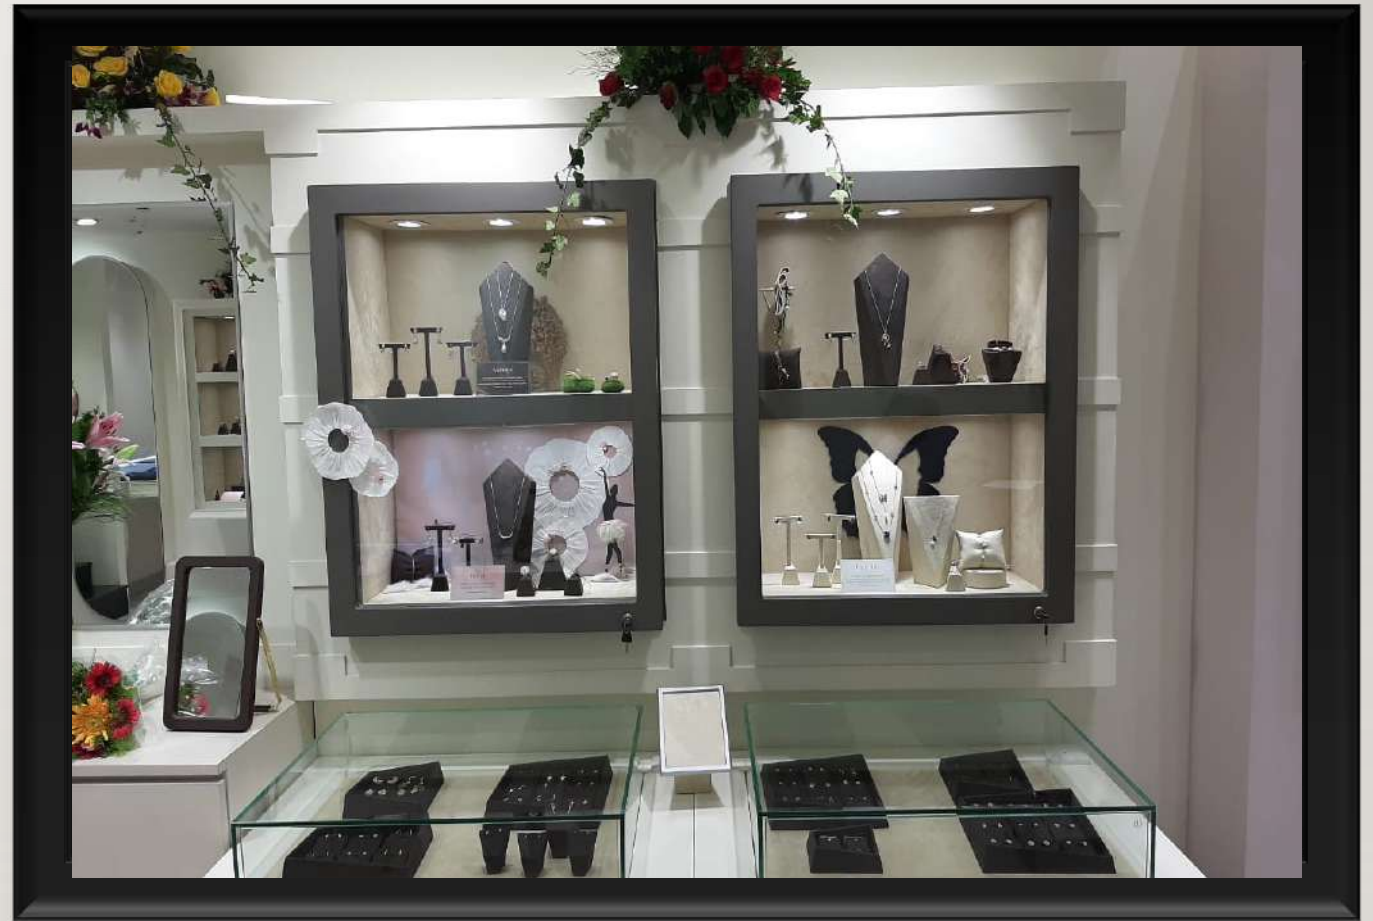

## DISPLAY COUNTER

---

FASTRACK  
MYSORE

GOLF VIEW CAFETERIA

GOLFVIEW CAFETERIA

**METICA WAITING AREA**

LIVING AREA  
JOLLY HOUSE